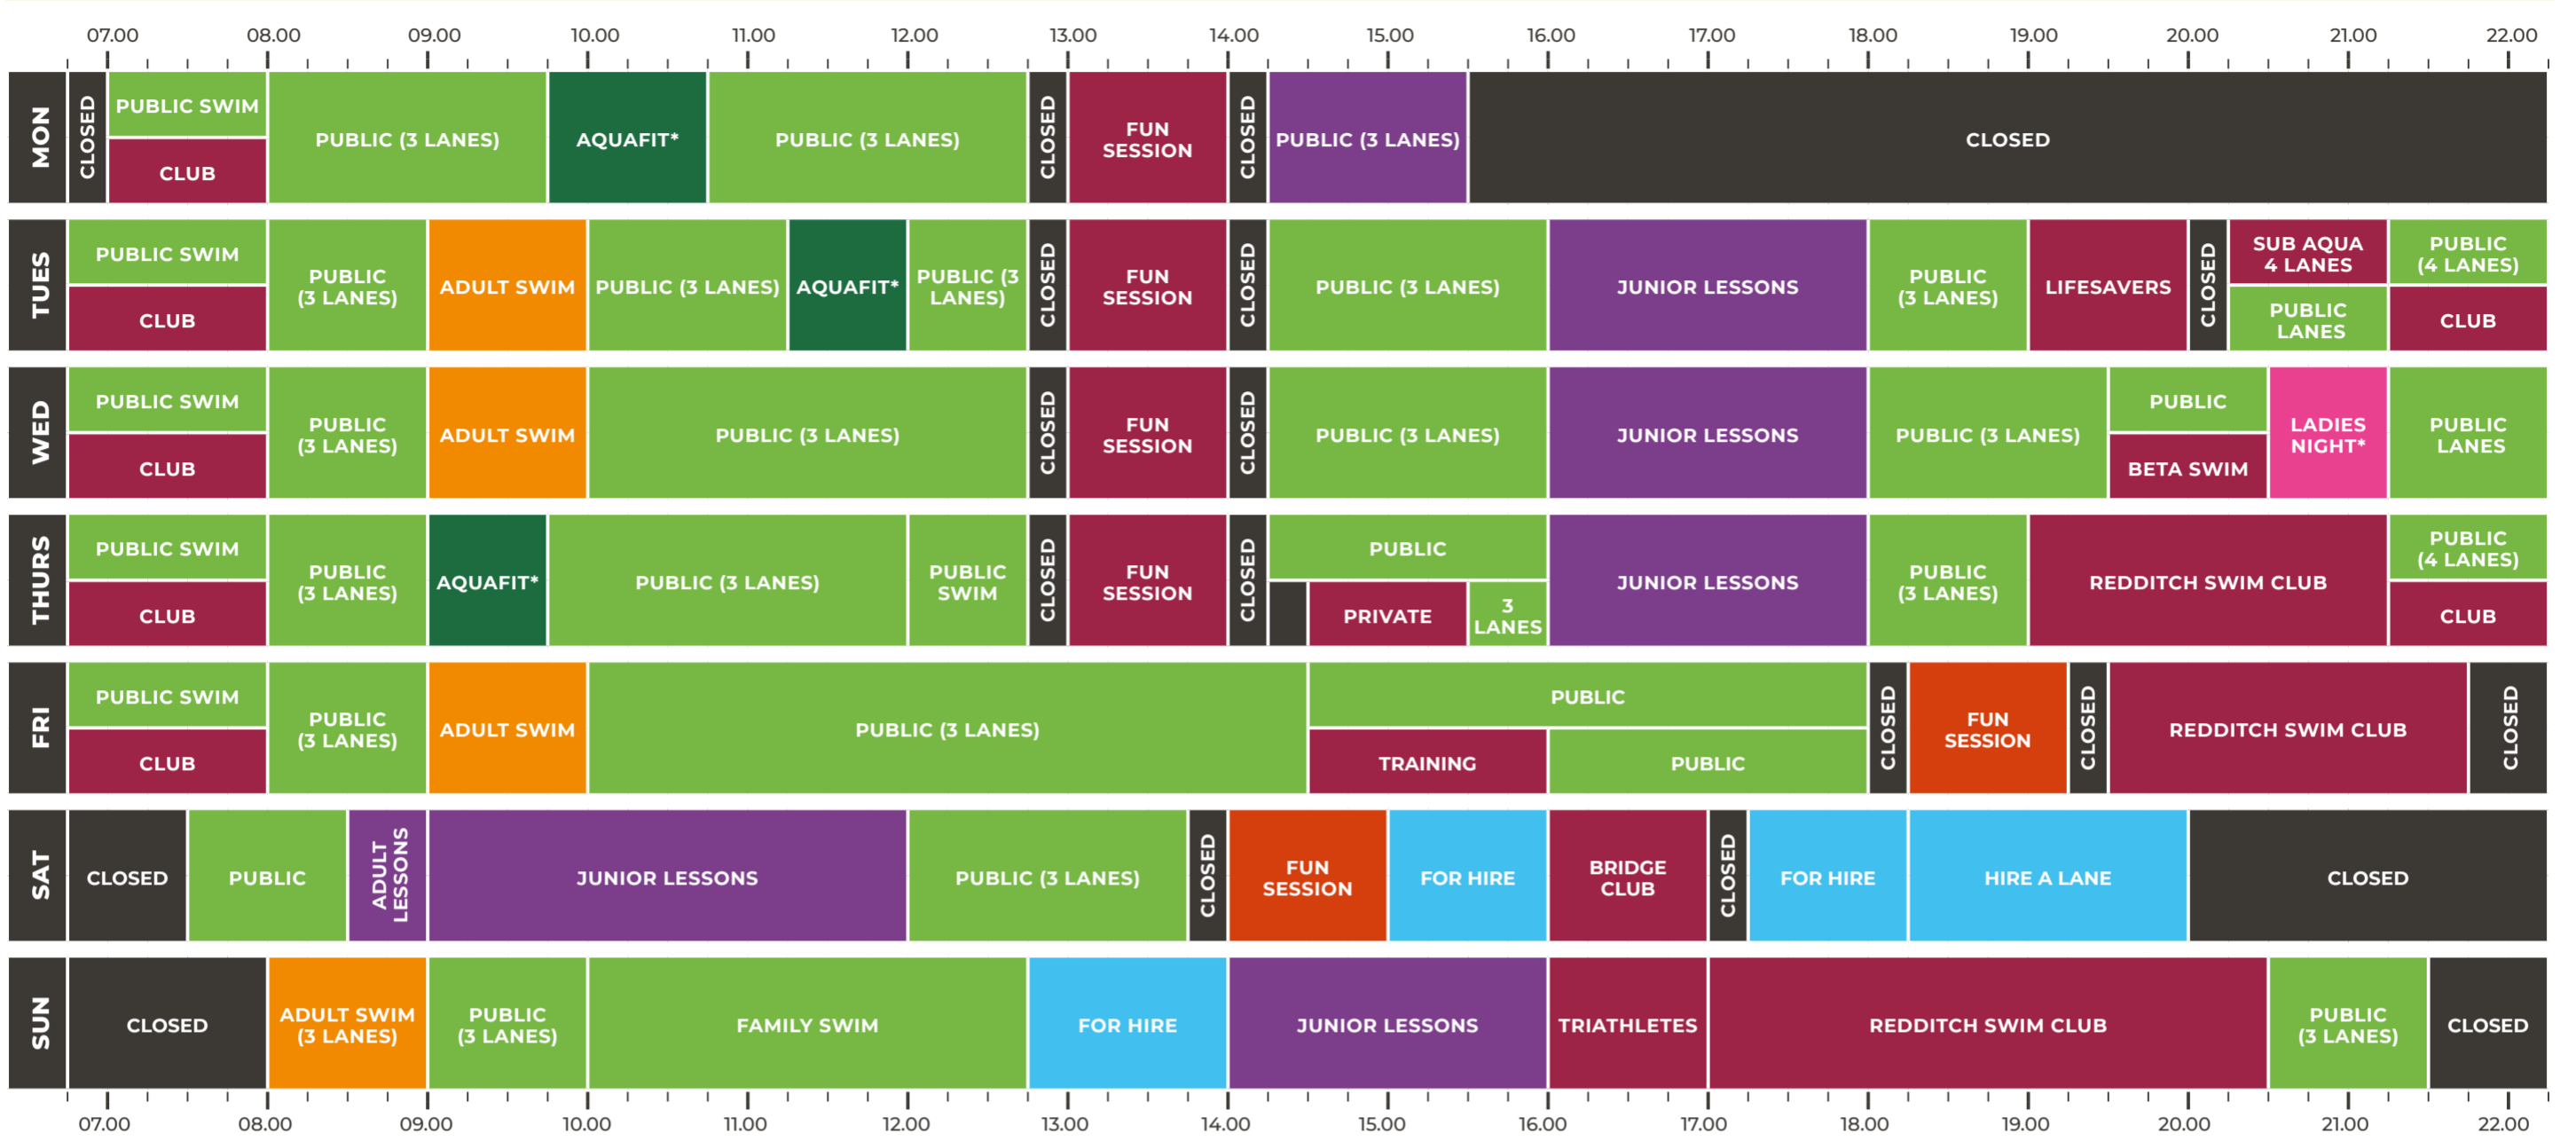

## MAIN POOL

## HALF TERM / HOLIDAYS

\*AquaFit and Ladies night 14+

## LEARNER POOL

## HALF TERM / HOLIDAYS

At weekends hourly slots will be implemented in the learner pool

Open: Mon - Fri 6.45am - 10pm. Sat 7.30am - 8pm. Sun 8.00am - 9.30pm.

01527 60206

f /abbeystadium    @abbeystadium    @abbeystadium