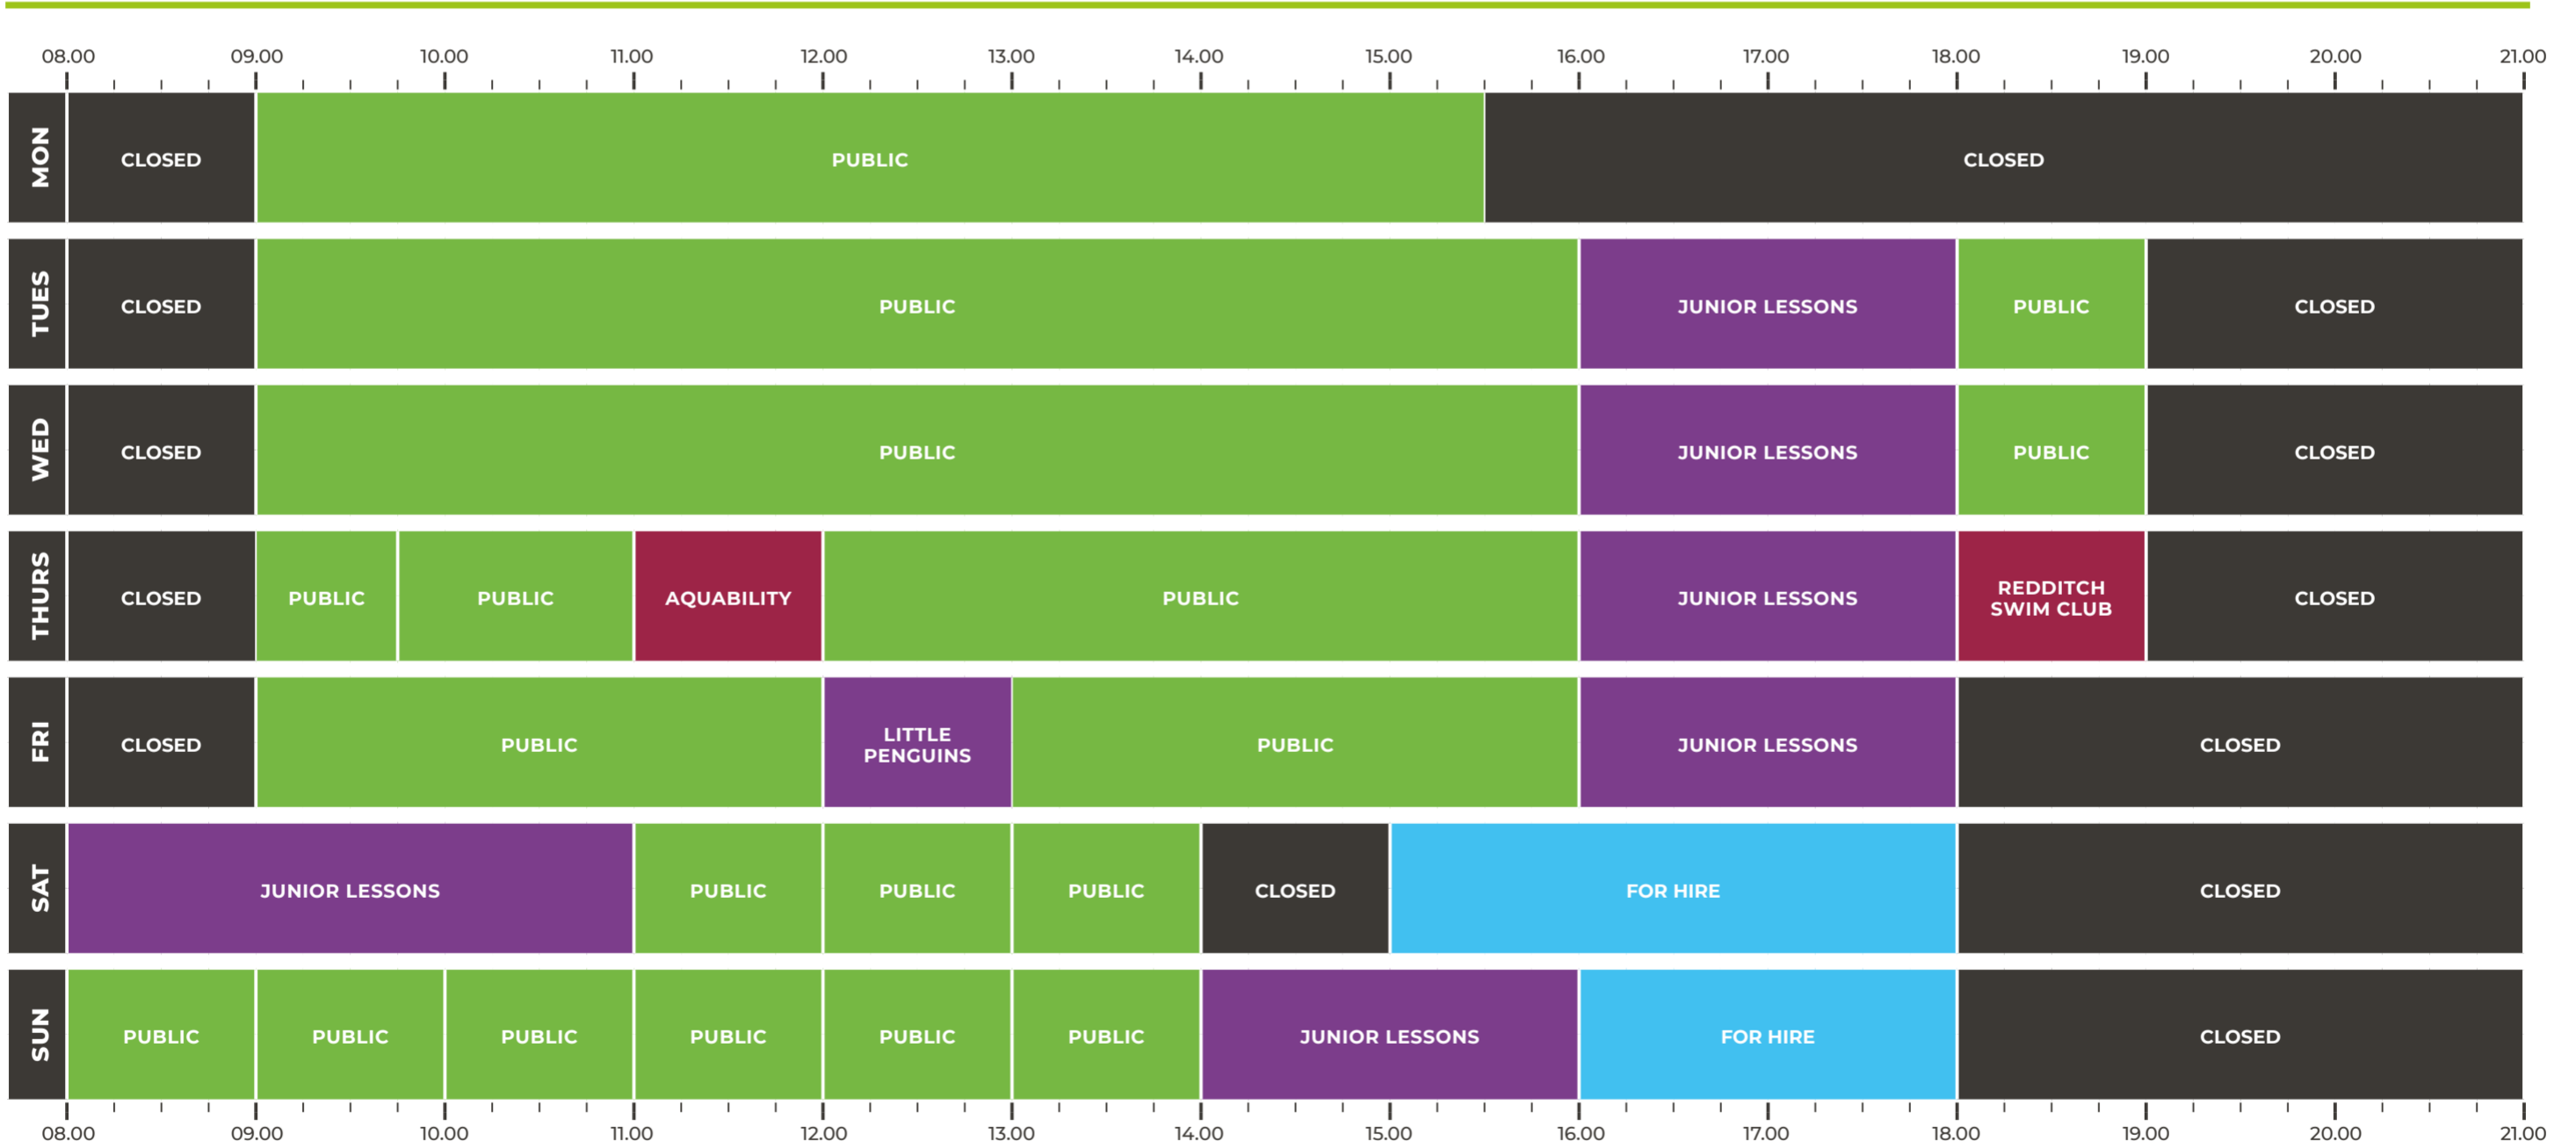

LEARNER POOL

HALF TERM / HOLIDAYS

At weekends hourly slots will be implemented in the learner pool